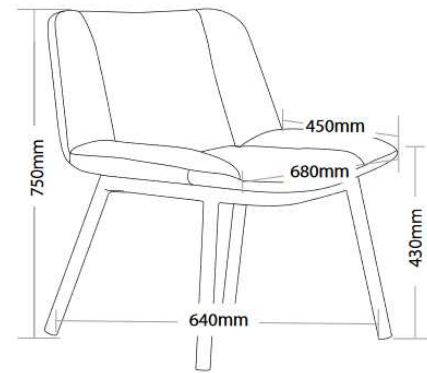


VERONA STOOL – NATURAL

FEATURES

- Optional black or timber finish
- Plywood inner structure
- High density foam
- Steel frame
- Available in local fabrics
- 5-year warranty
- Weight limit is 130kg

OPTIONAL

- Optional frame or base colour – Additional Cost & Lead time.

Technical Specifications

All dimensions are nominal and subject to change without notice

Verona is available in other options:

Verona Stool – Black

Verona Stool – Natural

Verona – Black Base

Verona – Natural