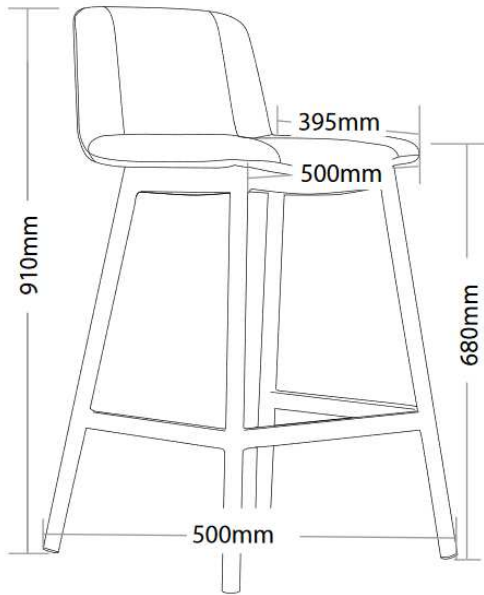


VERONA STOOL – NATURAL

FEATURES

- Optional black or timber finish
- Plywood inner structure
- High density foam
- Steel frame
- Available in local fabrics
- 5-year warranty
- Weight limit is 130kg

OPTIONAL

- Optional frame or base colour – Additional Cost & Lead time.

Technical Specifications

All dimensions are nominal and subject to change without notice

Verona is available in other options:

Verona Stool – Black

Verona Stool – Natural

Verona – Black Base

Verona – Natural