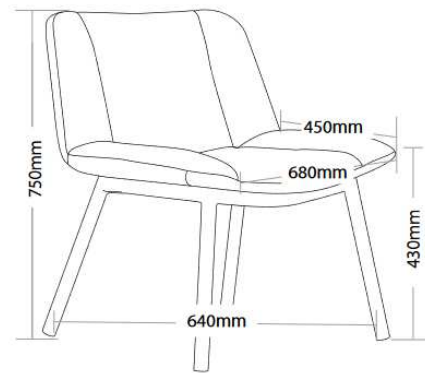


VERONA STOOL – BLACK

FEATURES

- Optional black or timber finish
- Plywood inner structure
- High density foam
- Steel frame
- Available in local fabrics
- 5-year warranty
- Weight limit is 130kg

OPTIONAL

- Optional frame or base colour – Additional Cost & Lead time.

Technical Specifications

All dimensions are nominal and subject to change without notice

Verona is available in other options:

Verona Stool – Black

Verona Stool – Natural

Verona – Black Base

Verona – Natural