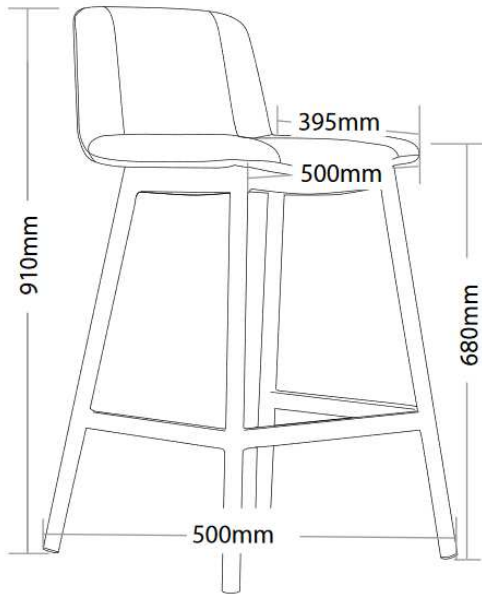


VERONA STOOL – BLACK

FEATURES

- Optional black or timber finish
- Plywood inner structure
- High density foam
- Steel frame
- Available in local fabrics
- 5-year warranty
- Weight limit is 130kg

OPTIONAL

- Optional frame or base colour – Additional Cost & Lead time.

Technical Specifications

All dimensions are nominal and subject to change without notice

Verona is available in other options:

Verona Stool – Black

Verona Stool – Natural

Verona – Black Base

Verona – Natural