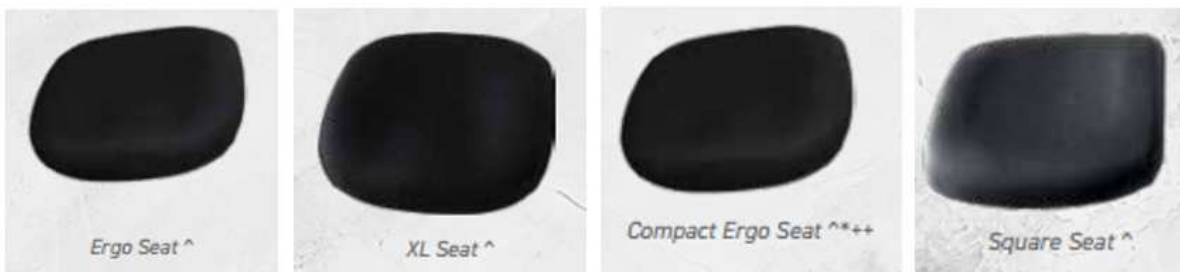

Seat Options: