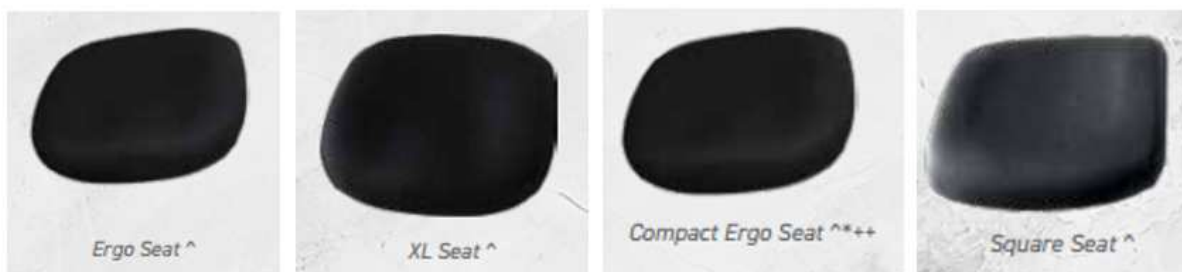

Seat Options: