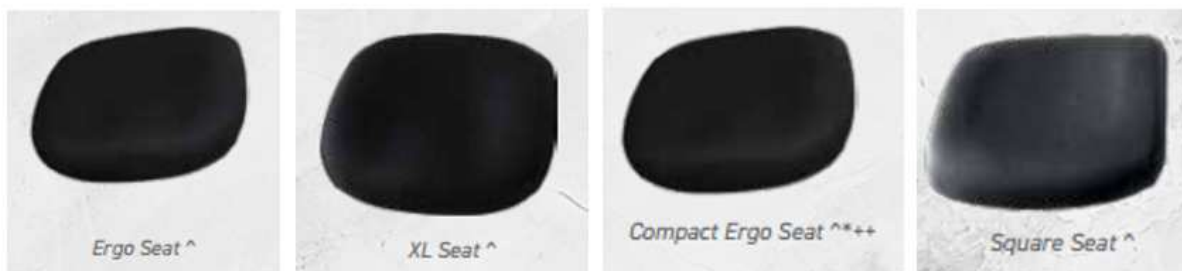

Mechanism / Arms / Base options: