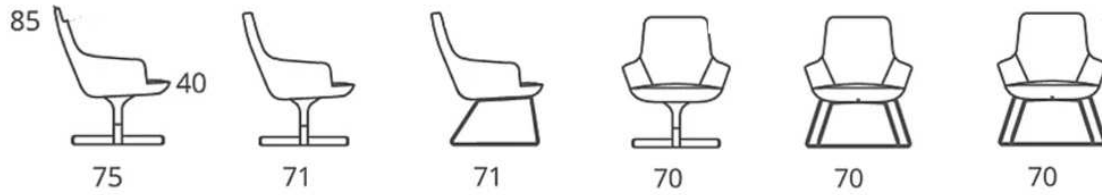


HENRY WIDE LOW BACK WOODEN BASE

FEATURES

- Fully upholstered tub
- Oak timber base: natural or dark stain
- Ergonomically contoured
- Structural Warranty: 5 years
- Weight Capacity: 150 kgs+
- Lead Time: Approx. 4-6 Weeks

OPTIONAL

- Wire frame base: chrome or black powder coat
- 4 star Rotating Base - chrome or black powder coat
- Local Upholstery Fabrics Available
- Two tone Upholstery

Technical Specifications

Henry Wide Low Back Wire Frame Base 700W x 710D x 850H x 400SH
Henry Wide Low Back 4 Star Rotating Base 700W x 710D x 850H x 400SH
Henry Wide Low Back Wooden Base 700W x 710D x 850H x 400SH

All dimensions are nominal and subject to change without notice

Henry Low Wide is available in other options:

Henry Low Wide Wire Frame Base

Henry Low Wide Wooden Base

Henry Low Wide 5 Star Swivel Base