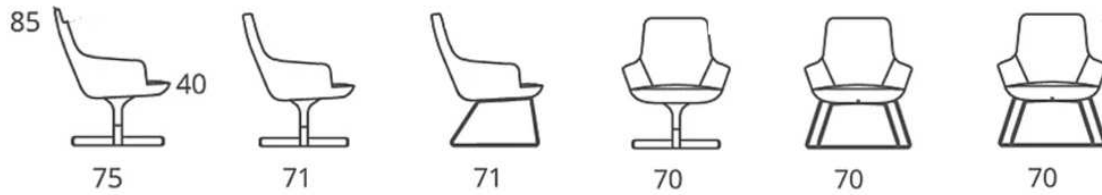


HENRY WIDE LOW BACK WIRE FRAME BASE

FEATURES

- Fully upholstered tub
- Wire frame base: chrome or black powder coat
- Ergonomically contoured
- Structural Warranty: 5 years
- Weight Capacity: 150 kgs+
- Lead Time: Approx. 4-6 Weeks

OPTIONAL

- Oak timber base: natural or dark stain
- 4 Star Rotating Base: chrome or black powder coat
- Local Upholstery Fabrics Available
- Two tone Upholstery

Technical Specifications

Henry Wide Low Back Wire Frame Base 700W x 710D x 850H x 400SH
Henry Wide Low Back 4 Star Rotating Base 700W x 710D x 850H x 400SH
Henry Wide Low Back Wooden Base 700W x 710D x 850H x 400SH

All dimensions are nominal and subject to change without notice

Henry Wide Low is available in other options:

Henry Low Wide Wire Frame Base

Henry Low Wide Wooden Base

Henry Low Wide 5 Star Swivel Base