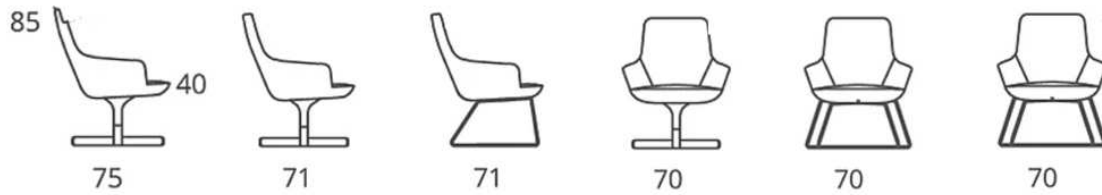


HENRY WIDE LOW BACK 4 STAR ROTATING BASE - CHROME

FEATURES

- Fully upholstered tub
- 4 Star Rotating Base: chrome or black powder coat
- Ergonomically contoured
- Structural Warranty: 5 years
- Weight Capacity: 150 kgs+
- Lead Time: Approx. 4-6 Weeks

OPTIONAL

- Oak timber base: natural or dark stain
- Wire frame base chrome or black powder coat
- Local Upholstery Fabrics Available
- Two tone Upholstery

Technical Specifications

| |
|---------------------------------------------------------------------|
| Henry Wide Low Back Wire Frame Base 700W x 710D x 850H x 400SH |
| Henry Wide Low Back 4 Star Rotating Base 700W x 710D x 850H x 400SH |
| Henry Wide Low Back Wooden Base 700W x 710D x 850H x 400SH |

All dimensions are nominal and subject to change without notice

Henry Wide Low is available in other options:

Henry Low Wide Wire Frame Base

Henry Low Wide Wooden Base

Henry Low Wide 5 Star Swivel Base