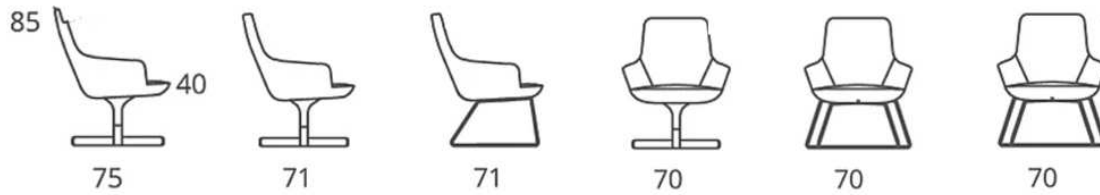


HENRY WIDE LOW BACK 4 STAR ROTATING BASE - BLACK

FEATURES

- Fully upholstered tub
- 4 Star Rotating Base: chrome or black powder coat
- Ergonomically contoured
- Structural Warranty: 5 years
- Weight Capacity: 150 kgs+
- Lead Time: Approx. 4-6 Weeks

OPTIONAL

- Oak timber base: natural or dark stain
- Wire frame base chrome or black powder coat
- Local Upholstery Fabrics Available
- Two tone Upholstery

Technical Specifications

Henry Wide Low Back Wire Frame Base 700W x 710D x 850H x 400SH
Henry Wide Low Back 4 Star Rotating Base 700W x 710D x 850H x 400SH
Henry Wide Low Back Wooden Base 700W x 710D x 850H x 400SH

All dimensions are nominal and subject to change without notice

Henry Wide Low is available in other options:

Henry Low Wide Wire Frame Base

Henry Low Wide Wooden Base

Henry Low Wide 5 Star Swivel Base