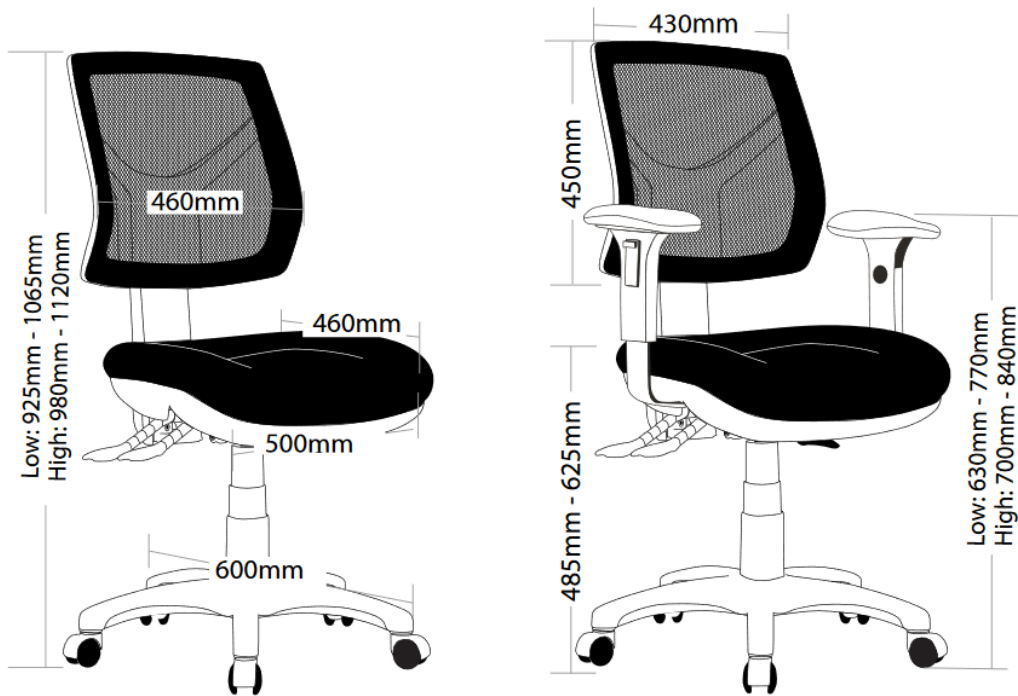

Technical Specifications

All dimensions are nominal and subject to change without notice

Hawk is available in other options: