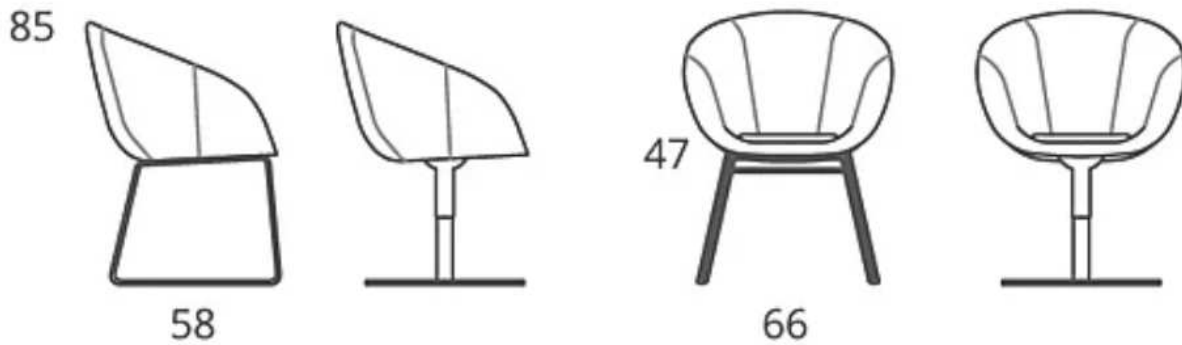


GINO TUB SLED BASE

FEATURES

- Fully upholstered tub
- Sled Base - Chrome
- Ergonomically contoured
- Structural Warranty: 5 years
- Weight Capacity: 150 kgs+
- Lead Time: Approx. 4-6 Weeks

OPTIONAL

- Local Upholstery Fabrics Available
- Two tone Upholstery

Technical Specifications

Gino 4 Legs 660W x 580D x 850H x 470SH
Gino Sled Base 660W x 580D x 850H x 470SH
Gino 5 Star Chrome Base Tilt Mech 720W x 720D x 850H x 470SH

All dimensions are nominal and subject to change without notice

GINO is available in other options:

Gino 4 Leg Base

Gino Sled Base

Gino 5 Star Chrome Base Tilt Mech