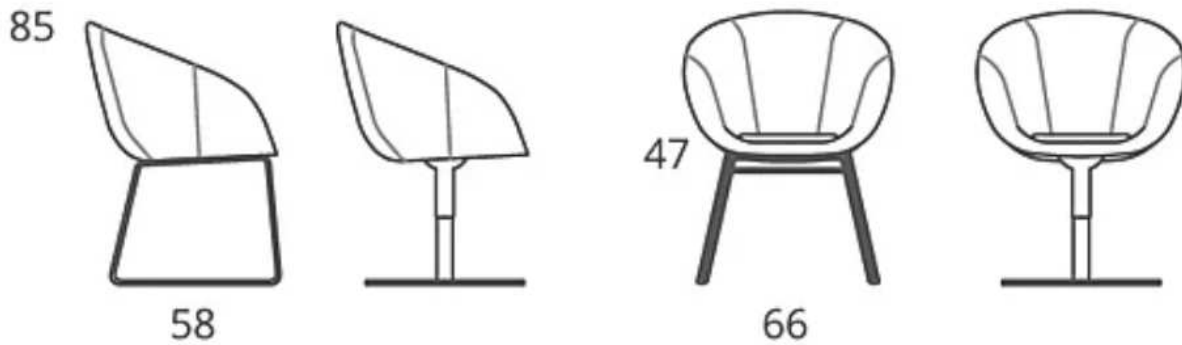

## GINO TUB 5 STAR CHROME BASE TILT MECH

---

### FEATURES

- Fully upholstered tub
- 5 Star Chrome Base Tilt Mech Ergonomically contoured
- Structural Warranty: 5 years
- Weight Capacity: 150 kgs+
- Lead Time: Approx. 4-6 Weeks

## Technical Specifications

Gino 4 Legs 660W x 580D x 850H x 470SH
Gino Sled Base 660W x 580D x 850H x 470SH
Gino 5 Star Chrome Base Tilt Mech 720W x 720D x 850H x 470SH

All dimensions are nominal and subject to change without notice