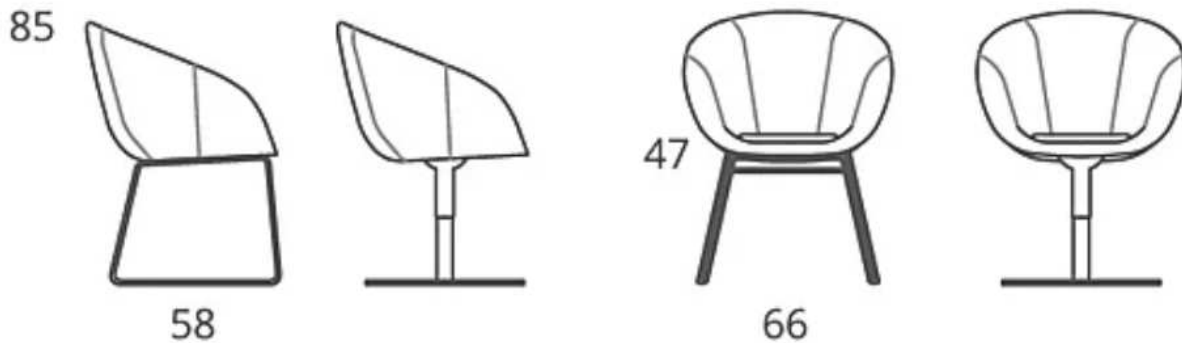


GINO TUB 4 LEG

FEATURES

- Fully upholstered tub
- 4 Leg Base - Chrome
- Ergonomically contoured
- Structural Warranty: 5 years
- Weight Capacity: 150 kgs+
- Lead Time: Approx. 4-6 Weeks

OPTIONAL

- Local Upholstery Fabrics Available
- Two tone Upholstery

Technical Specifications

Gino 4 Legs 660W x 580D x 850H x 470SH
Gino Sled Base 660W x 580D x 850H x 470SH
Gino 5 Star Chrome Base Tilt Mech 720W x 720D x 850H x 470SH

All dimensions are nominal and subject to change without notice

GINO is available in other options:

Gino 4 Leg Base

Gino Sled Base

Gino 5 Star Chrome Base Tilt Mech